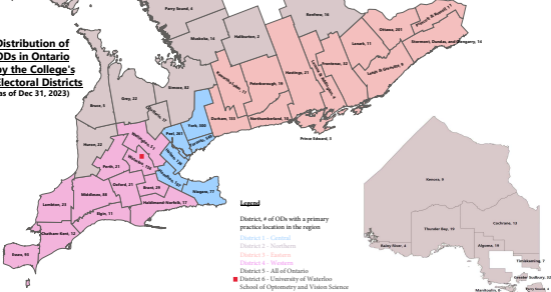

# Distribution of ODs in Ontario by the College's Electoral Districts (as of Dec 31, 2023)

## Legend

District, # of ODs with a primary practice location in the region

District 1 - Central

District 2 - Northern

District 3 - Eastern

District 4 - Western

District 5 - All of Ontario

■ District 6 - University of Waterloo School of Optometry and Vision Science